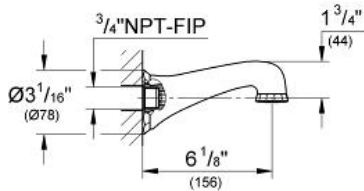

KENSINGTON
 Wall Mounted Spout
 MODEL # 13193EN0

Pure Freude
 an Wasser

Product Description:
 KENSINGTON
 Wall Mounted Spout

- Standard Specification:**
- Flow control
 - GROHE StarLight finish
 - Max Flow Rate 13.2 gpm (50 L/min)

- Applicable Codes & Standards:**
- Energy Policy Act of 1992
 - ASME A112.18.1/CSA B125.1

Color:
 13193EN0 Brushed Nickel